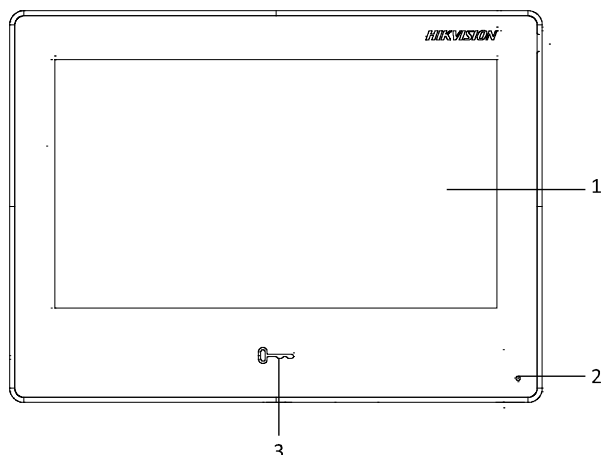

Physical Interface