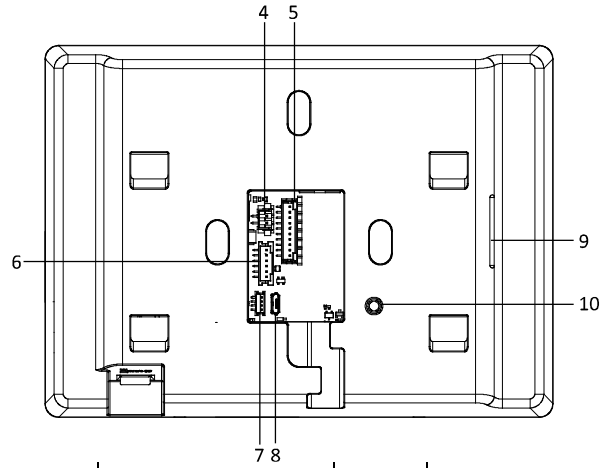

### Network parameters

Communication protocol	TCP/IP, SIP, RTSP
Wired network	Support
Wi-Fi	Wi-Fi 802.11 b/g/n
Bluetooth	/
3G/4G	/

Zigbee	/
<b>Device interfaces</b>	
Alarm input	8
Network interface	1 RJ-45 10/100 Mbps self-adaptive
TAMPER	/
RS-485	1
USB	For debug only
TF card	Max to 32 G, SD 2.0 or lower version
Alarm output	2
Power interface	1
<b>General</b>	
Button	/
Installation	Surface mounting
Indicator	/
Weight	Without package: 419.3 g With package: 694 g
Protective level	/
Working temperature	-10 ° C to 50 ° C (14 ° F to 122 ° F)
Working humidity	10% to 90%
Dimensions	187 mm × 137 mm × 25.7 mm (7.36" × 5.39" × 1.01")
Battery	/
Power supply	IEEE802.3af, standard PoE 12 VDC, 1 A
Application environment	Indoor
Power consumption	≤ 8 W

## Dimension

Unit:mm