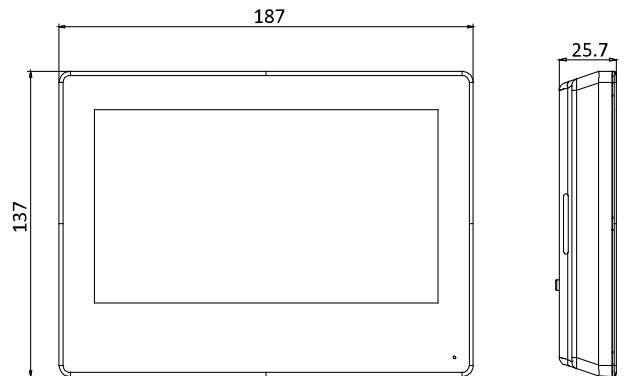

### Network parameters

Communication protocol	TCP/IP, SIP, RTSP
Wired network	Support
Wi-Fi	Wi-Fi 802.11 b/g/n
Bluetooth	/
3G/4G	/

Zigbee	/
<b>Device interfaces</b>	
Alarm input	8
Network interface	1 RJ-45 10/100 Mbps self-adaptive
TAMPER	/
RS-485	1
USB	For debug only
TF card	Max to 32 G, SD 2.0 or lower version
Alarm output	2
Power interface	1
<b>General</b>	
Button	/
Installation	Surface mounting
Indicator	/
Weight	Without package: 419.3 g With package: 694 g
Protective level	/
Working temperature	-10 ° C to 50 ° C (14 ° F to 122 ° F)
Working humidity	10% to 90%
Dimensions	187 mm × 137 mm × 25.7 mm (7.36" × 5.39" × 1.01")
Battery	/
Power supply	IEEE802.3af, standard PoE 12 VDC, 1 A
Application environment	Indoor
Power consumption	≤ 8 W

## Dimension

Unit:mm